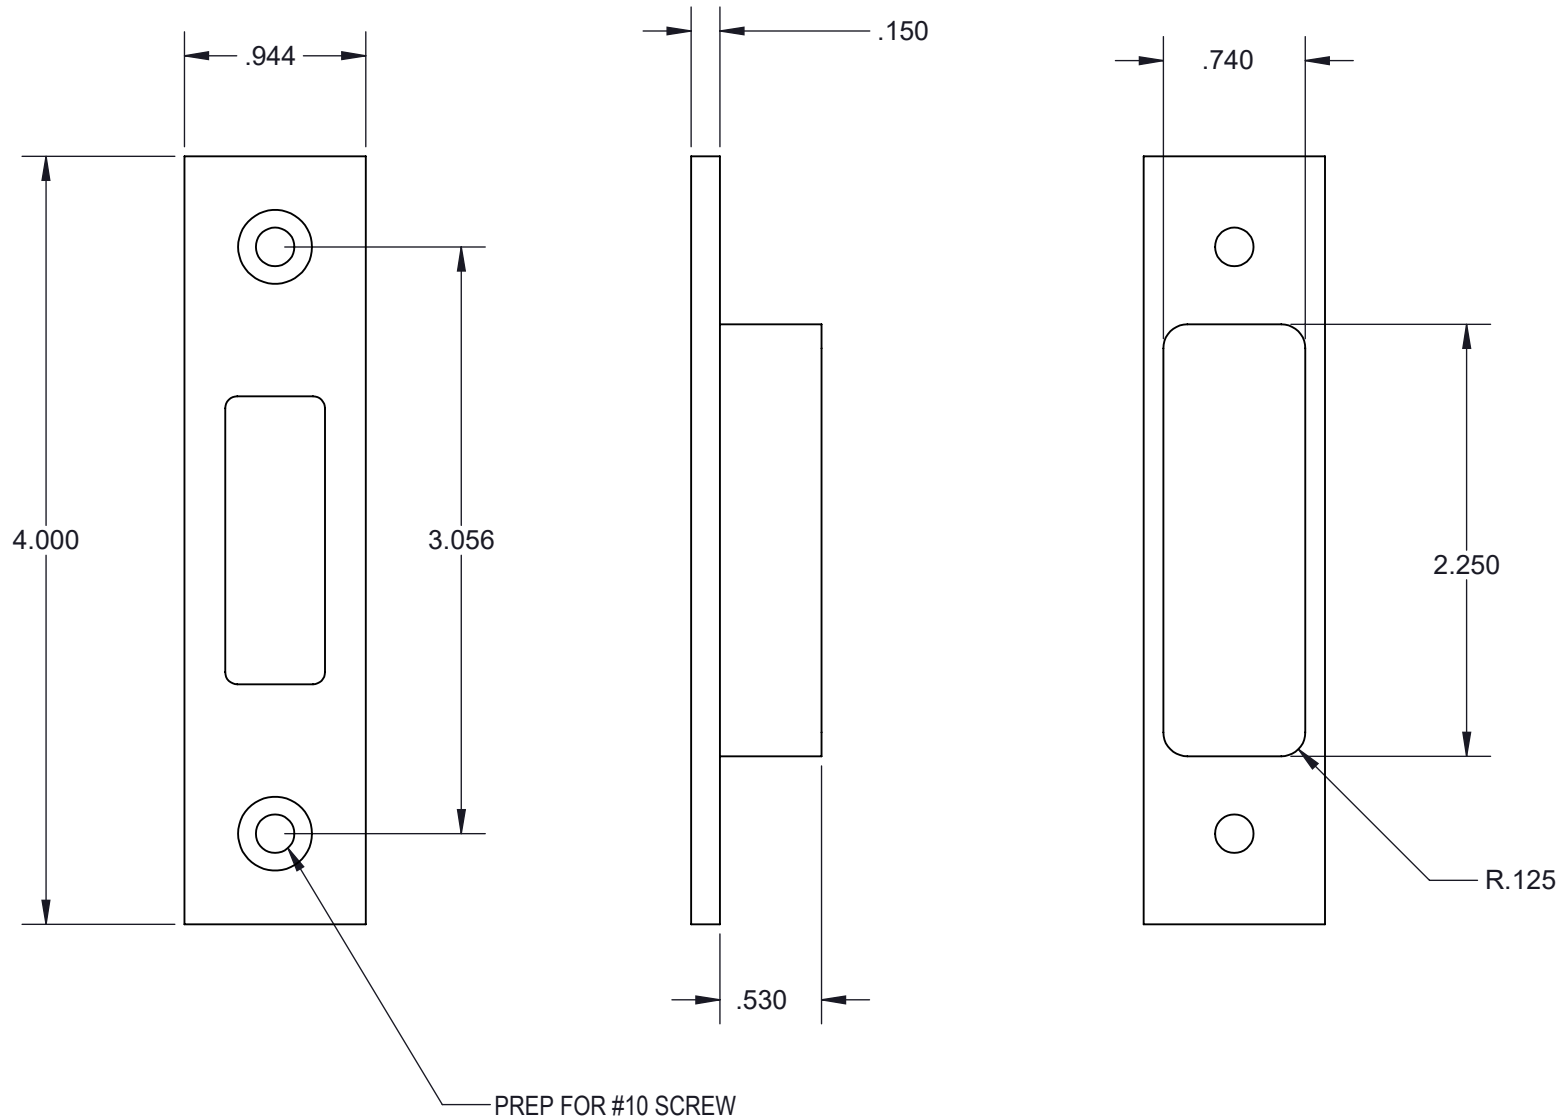

File Name:

**4182\_TF**

DO NOT SCALE DRAWING

THIS DRAWING IS CONFIDENTIAL AND PROPRIETARY TO LOWE HARDWARE,  
AND MAY NOT BE REPRODUCED, OR ANY PART USED THERE OF,  
WITHOUT PRIOR EXPRESS WRITTEN PERMISSION.