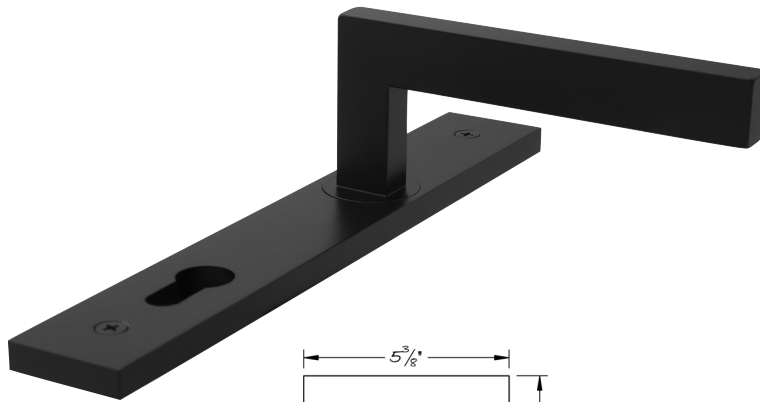

LOWE HARDWARE

No. 6578

*Lowe Hardware's 6578 lever. Shown here in a blackened bronze finish.*

*All hardware is made-to-order. Details and dimensions can be modified to suit any project.*

*Available in any of our yacht quality finishes.*