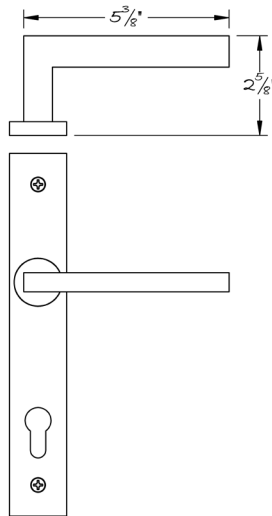

LOWE HARDWARE

No. 6578

*Lowe Hardware's 6578 lever. Shown here in a blackened bronze finish.*

*All hardware is made-to-order. Details and dimensions can be modified to suit any project.*

*Available in any of our yacht quality finishes.*