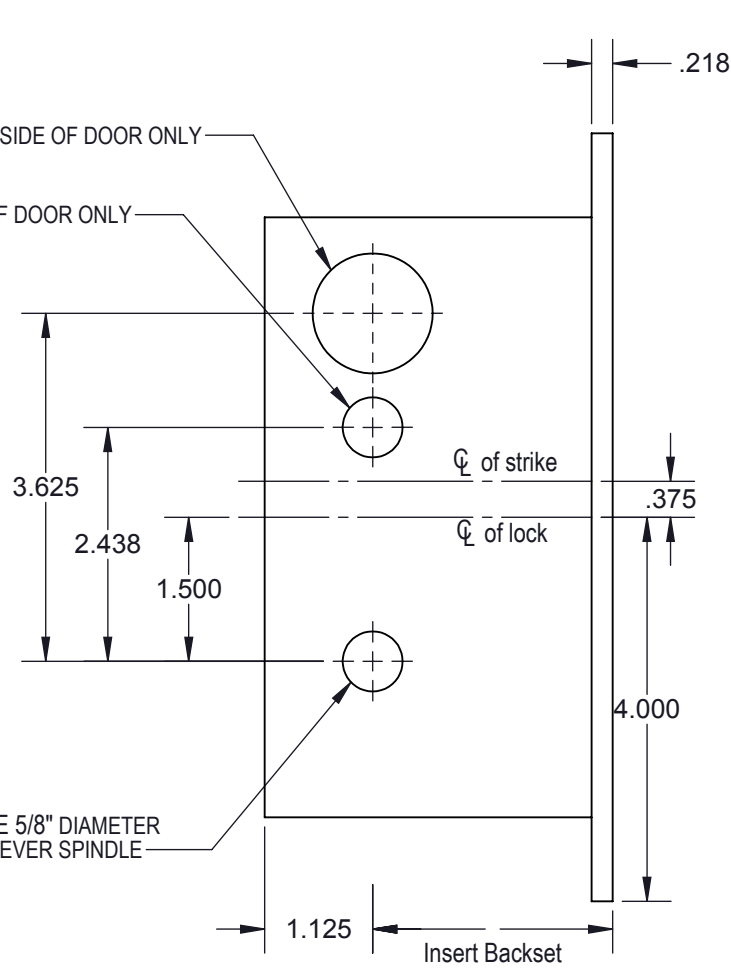

BORE 1-3/16" DIAMETER
ON MORTISE CYLINDER SIDE OF DOOR ONLY

BORE 5/8" DIAMETER
ON THUMBTURN SIDE OF DOOR ONLY

THRU BORE 5/8" DIAMETER
FOR KNOB/LEVER SPINDLE

Prep For #12 Wood Screw
or 12-24 Machine Screw