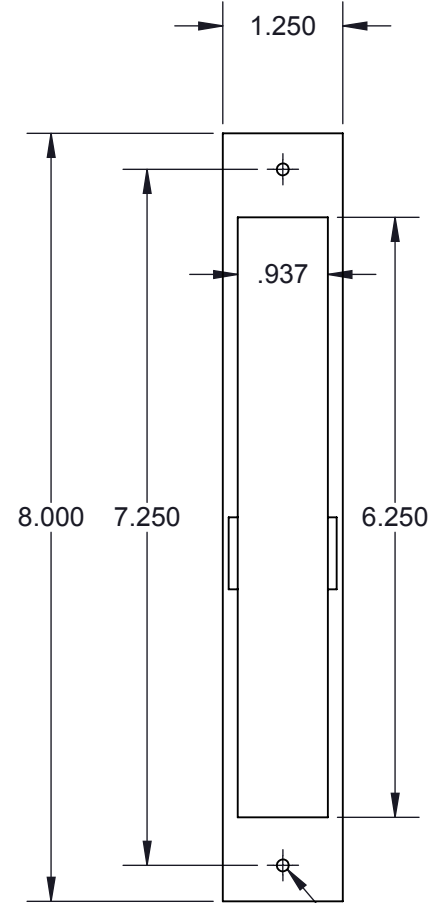

File Name: **100 STRIKE/DUST BOX**

DO NOT SCALE DRAWING

THIS DRAWING IS CONFIDENTIAL AND PROPRIETARY TO LOWE HARDWARE,
AND MAY NOT BE REPRODUCED, OR ANY PART USED THERE OF,
WITHOUT PRIOR EXPRESS WRITTEN PERMISSION.

BORE 1-3/16" DIAMETER
ON MORTISE CYLINDER SIDE OF DOOR ONLY

BORE 5/8" DIAMETER
ON THUMBTURN SIDE OF DOOR ONLY

THRU BORE 5/8" DIAMETER
FOR KNOB/LEVER SPINDLE

Prep For #12 Wood Screw
or 12-24 Machine Screw