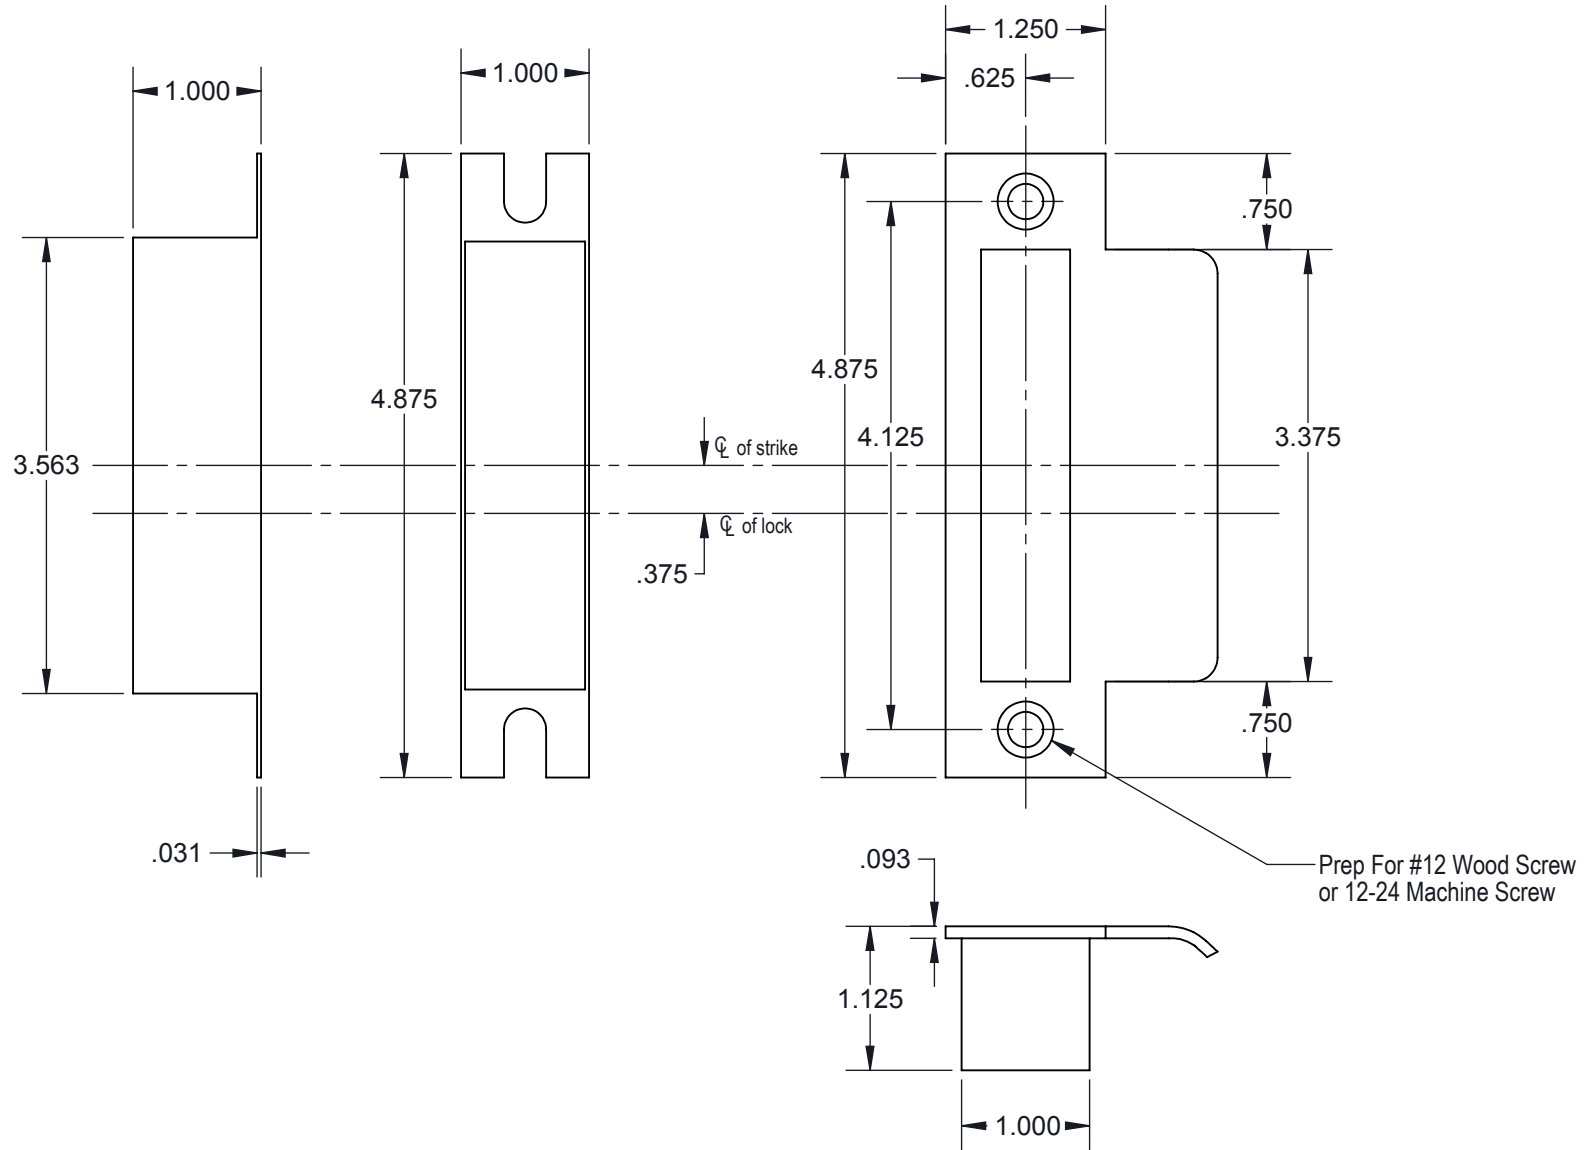

THIS DRAWING IS CONFIDENTIAL AND PROPRIETARY TO LOWE HARDWARE,
AND MAY NOT BE REPRODUCED, OR ANY PART USED THERE OF,
WITHOUT PRIOR EXPRESS WRITTEN PERMISSION.

LOWE HARDWARE
5 GORDON DRIVE
ROCKLAND ME 04841
207 593 7405 FAX 207 226 2033
WWW.LOWE-HARDWARE.COM

File Name: **100 STRIKE/DUST BOX**

DO NOT SCALE DRAWING