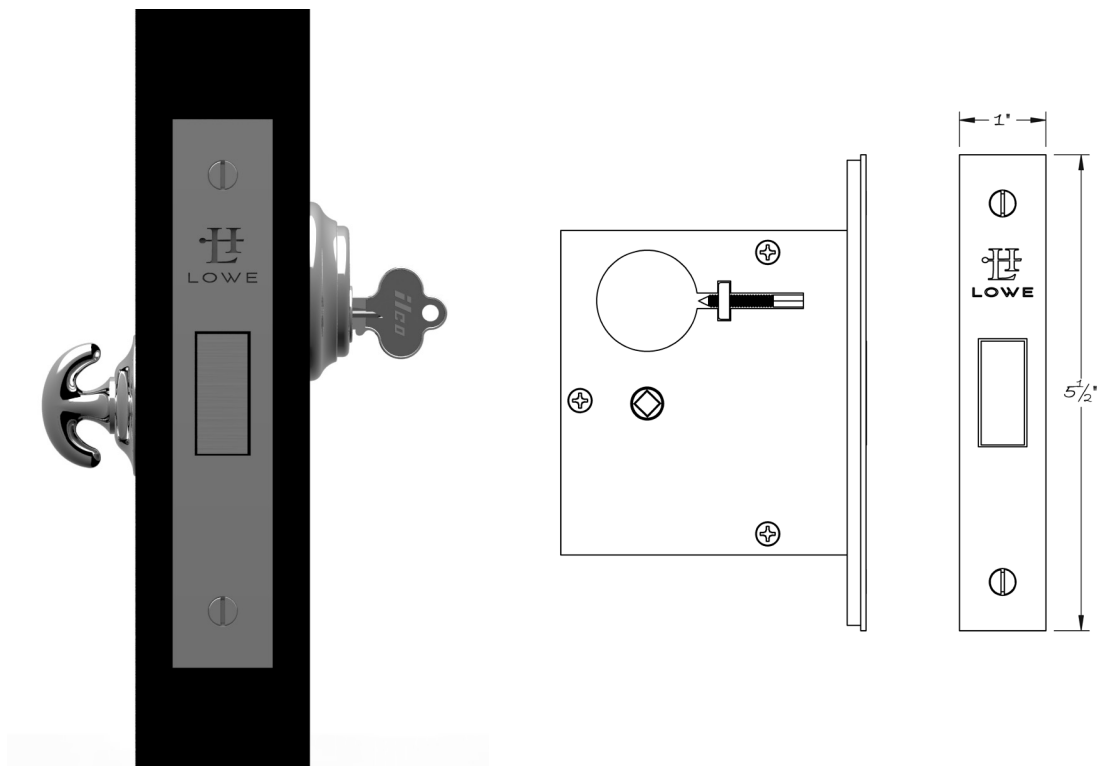

LOWE HARDWARE

No. 953

---

FULL MORTISE AUXILIARY DEADBOLT

*The Lowe 953 full mortise auxiliary deadbolt is available in 2-1/2", 2-3/4", 3-3/4", 5", or 6" backsets. The 953 can be used as an additional auxiliary deadbolt on exterior doors where additional security is desired, or on interior doors for both privacy and security. The lock can be configured to work with mortise cylinders, thumbturns, or emergency release trim. It is supplied with a strikeplate and stamped metal dustbox, and the faceplate has an adjustable bevel.*