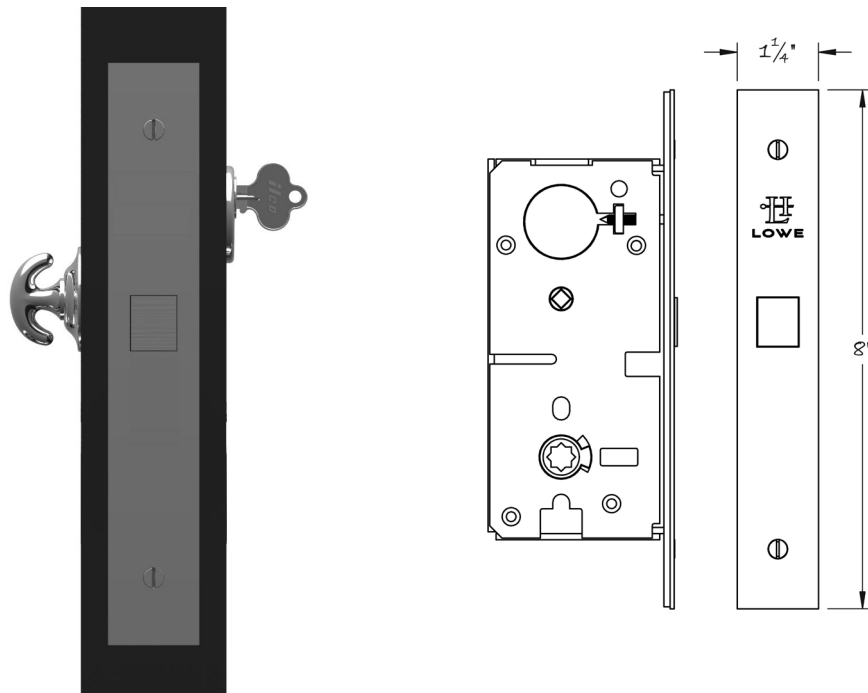

LOWE HARDWARE

No. 803

*Available in any of our yacht quality finishes.*

• DESIGNED, MANUFACTURED & HAND FINISHED IN MAINE SINCE 1977 •