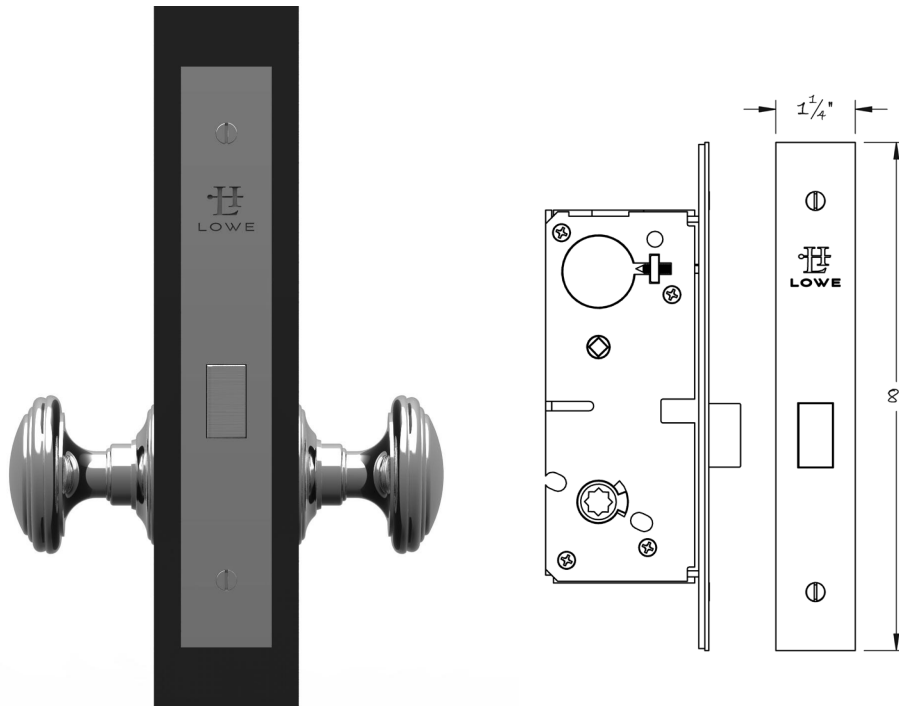

LOWE HARDWARE

No. 525

---

NARROW BACKSET MORTISE PASSAGE LOCK

*The Lowe 525 light duty, narrow backset mortise passage lock is available with a 1-1/4" backset. The 525 is typically used to on passage doors that require a narrow backset lock. It is supplied with a strikeplate and stamped metal dustbox, and the faceplate has an adjustable*

*bevel. The 525 is also available for use upside down.*

*Available in any of our yacht quality finishes.*

---

• DESIGNED, MANUFACTURED & HAND FINISHED IN MAINE SINCE 1977 •