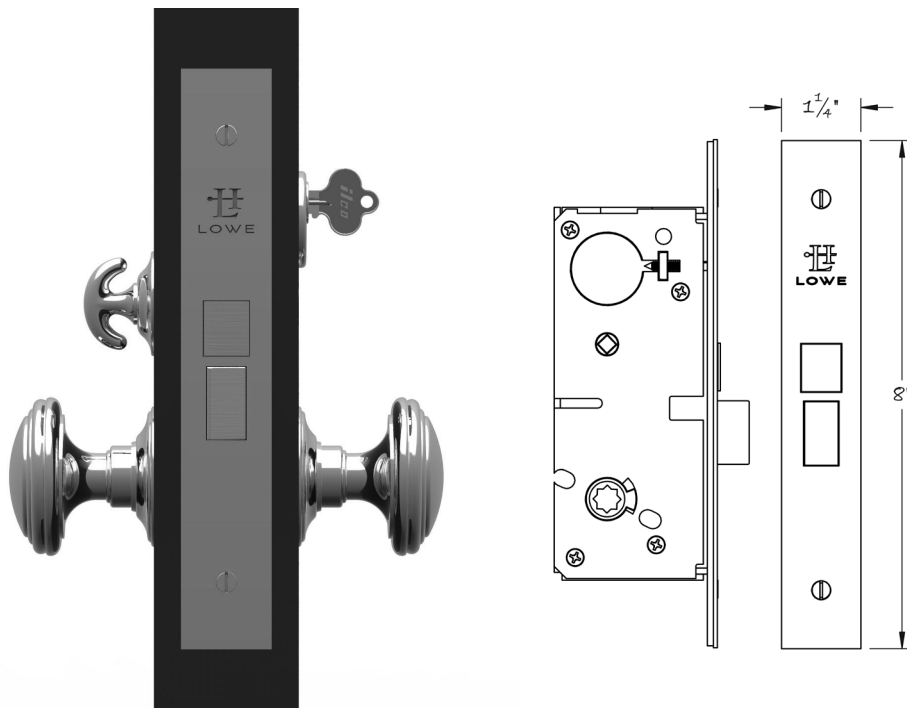

LOWE HARDWARE

No. 524

---

NARROW BACKSET MORTISE ENTRANCE LOCK

*The Lowe 524 light duty, narrow backset mortise entrance lock is available with 1-1/4" backset. Typically used as an entrance lock, the 524 can be used where light duty key controlled access is required with a narrow backset.*

*It is supplied with a strikeplate and stamped metal dustbox, and the faceplate has an adjustable bevel. The 524 is also available for use upside down. Available in any of our yacht quality finishes.*