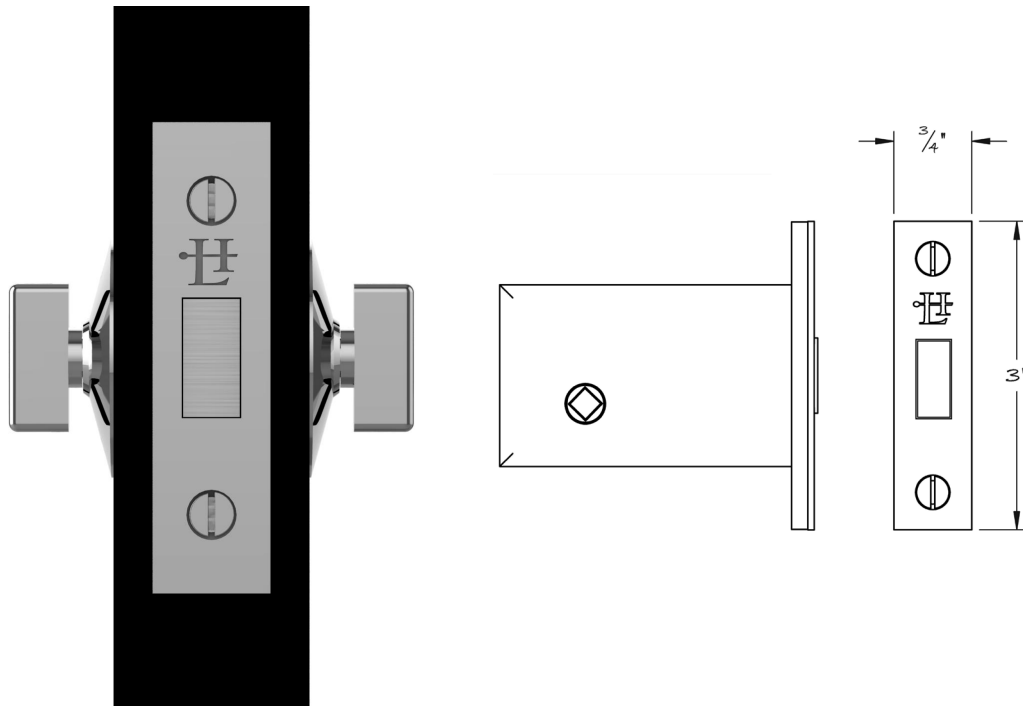

LOWE HARDWARE

No. 438

---

*Available in any of our yacht quality finishes.*

• DESIGNED, MANUFACTURED & HAND FINISHED IN MAINE SINCE 1977 •