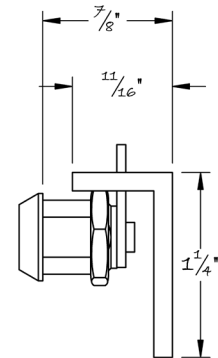

LOWE HARDWARE

No. 4308

---

*Available in all of our yacht quality finishes.*

• DESIGNED, MANUFACTURED & HAND FINISHED IN MAINE SINCE 1977 •