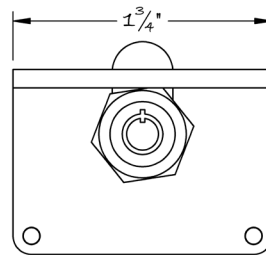

LOWE HARDWARE

No. 4308

---

*Available in all of our yacht quality finishes.*

• DESIGNED, MANUFACTURED & HAND FINISHED IN MAINE SINCE 1977 •