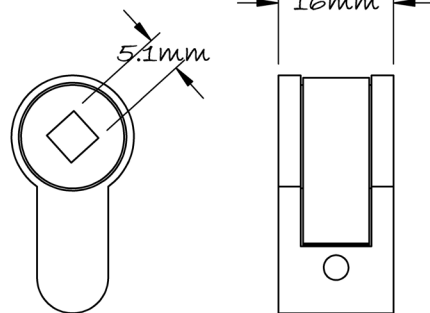

LOWE HARDWARE

No. 4302

---

*Available in any of our yacht quality finishes.*

• DESIGNED, MANUFACTURED & HAND FINISHED IN MAINE SINCE 1977 •

WWW.LOWE-HARDWARE.COM