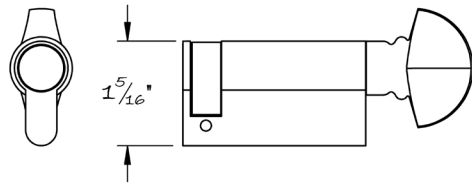

LOWE HARDWARE

No. 4301

---

*Lowe No. 4301 is available in lengths to suit your application.*

*Available in any of our yacht quality finishes.*

• DESIGNED, MANUFACTURED & HAND FINISHED IN MAINE SINCE 1977 •