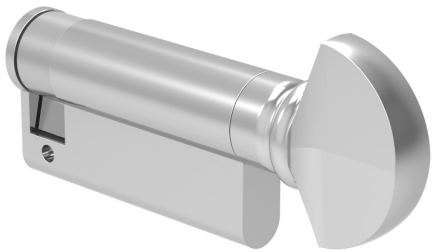

LOWE HARDWARE

No. 4301

---

*Lowe No. 4301 is available in lengths to suit your application.*

*Available in any of our yacht quality finishes.*

• DESIGNED, MANUFACTURED & HAND FINISHED IN MAINE SINCE 1977 •