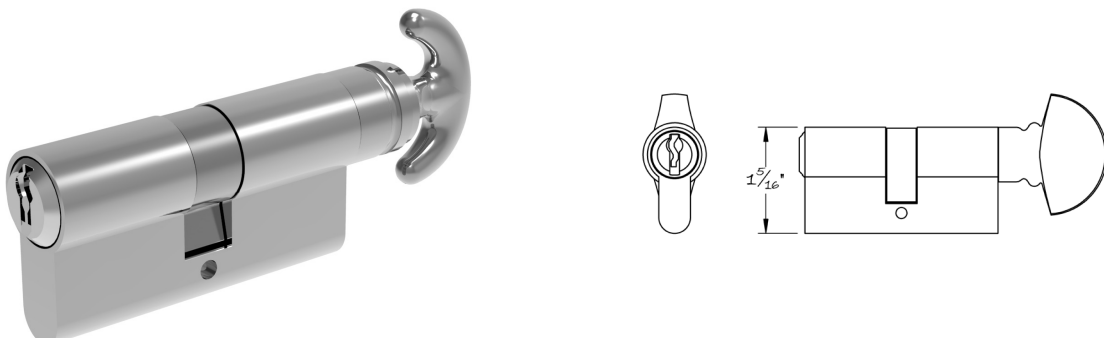

LOWE HARDWARE

No. 4300

---

*Lowe No. 4300 is available in lengths to suit your application.*

*Available in any of our yacht quality finishes.*

• DESIGNED, MANUFACTURED & HAND FINISHED IN MAINE SINCE 1977 •