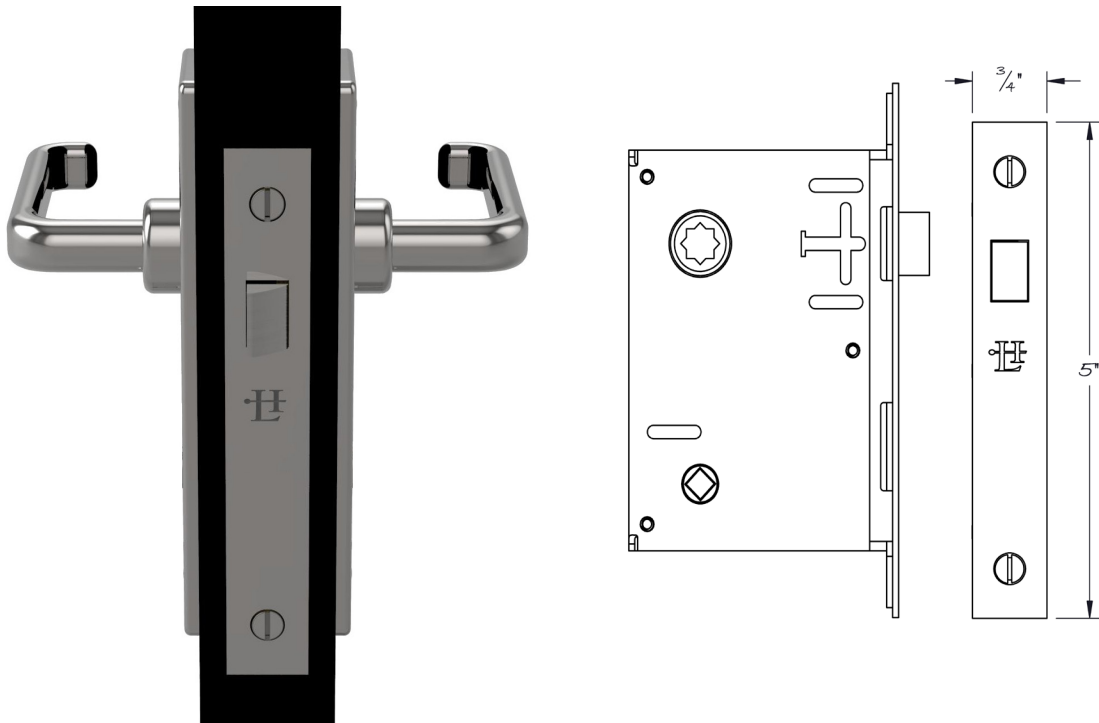

LOWE HARDWARE

No. 425

*Available in any of our yacht quality finishes.*

• DESIGNED, MANUFACTURED & HAND FINISHED IN MAINE SINCE 1977 •

WWW.LOWE-HARDWARE.COM