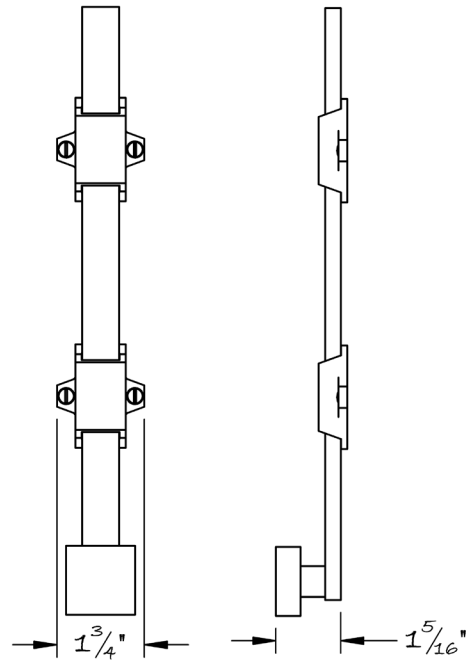

LOWE HARDWARE

No. 3302

*Available in any of our yacht quality finishes.*

• DESIGNED, MANUFACTURED & HAND FINISHED IN MAINE SINCE 1977 •