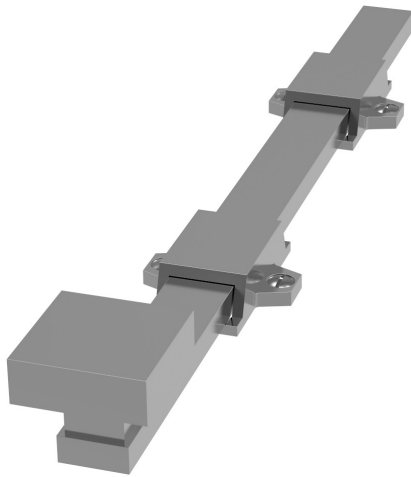

LOWE HARDWARE

No. 3302

*Available in any of our yacht quality finishes.*

• DESIGNED, MANUFACTURED & HAND FINISHED IN MAINE SINCE 1977 •