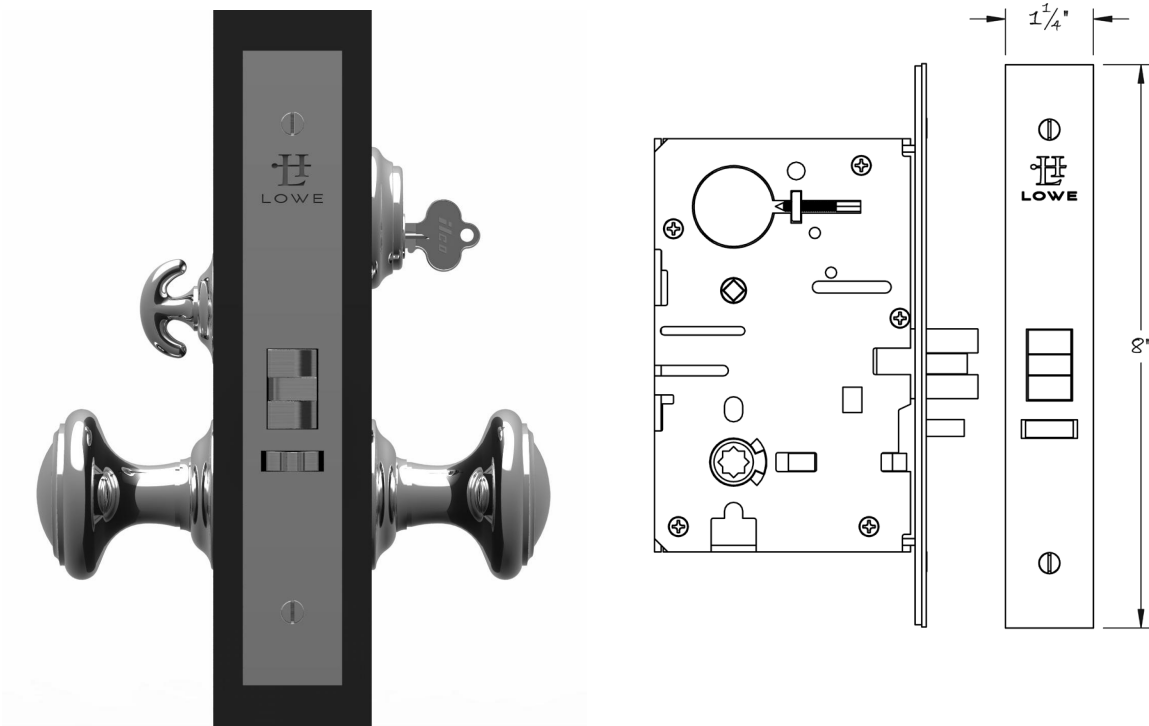

LOWE HARDWARE

No. 153

FULL MORTISE OFFICE LOCK

*The Lowe 153 full mortise office lock is available in 2-1/2", 2-3/4", 3-3/4", 5" or 6" backsets. Typically used as an office lock, access is controlled via the thumbturn which switches the lock between the locked and unlocked position. From the inside free egress is always available.*

*The lock can be configured at the factory to be used with knobs, levers, thumbblatches or any combination thereof. It is supplied with a strikeplate and stamped metal dustbox, and the faceplate has an adjustable bevel. Center dimension between the handle and thumbturn is 2-7/16". The 153 is ANSI Grade 1, and is UL listed with a 3 hour fire rating.*