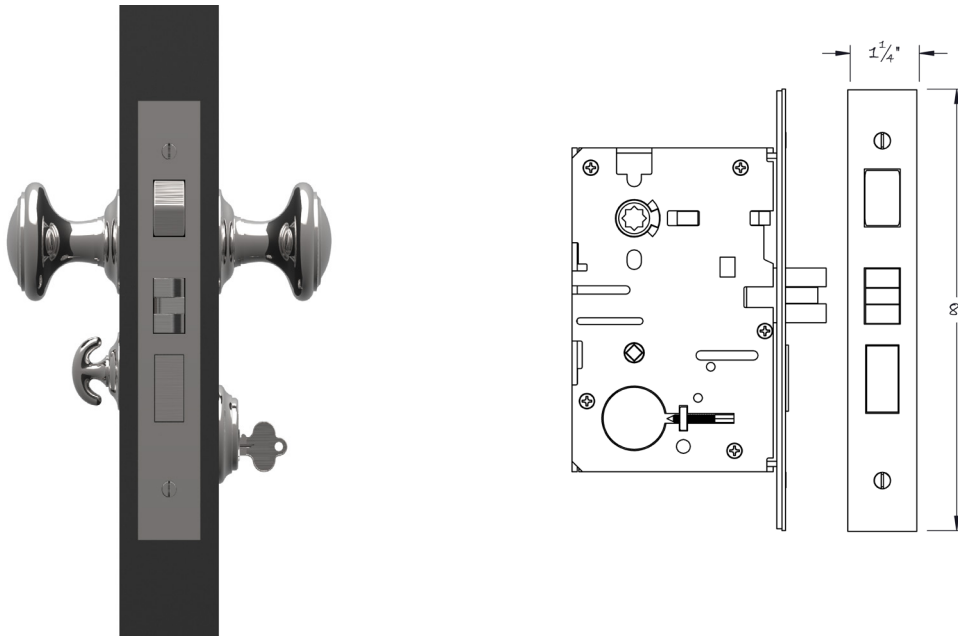

LOWE HARDWARE

No. 148USD

*Available in any of our yacht quality finishes.*

• DESIGNED, MANUFACTURED & HAND FINISHED IN MAINE SINCE 1977 •

WWW.LOWE-HARDWARE.COM