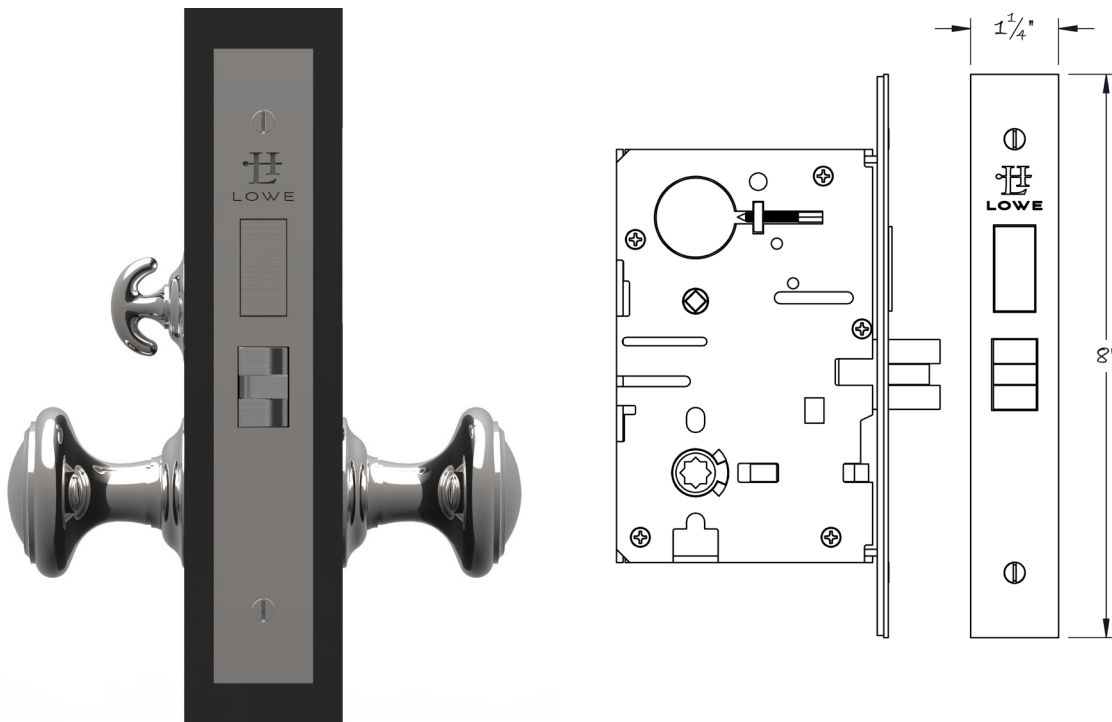

LOWE HARDWARE

No. 139

FULL MORTISE PRIVACY LOCK

*The Lowe 139 lock is available in 2-1/2", 2-3/4", 3-3/4", 5" or 6" backsets.*

*The 139 features 1" reinforced deadbolt, full egress functionality and can also be used where a privacy with egress function is needed. The lock can be configured at the factory to be used with knobs, levers, thumbblatches or any combination thereof. It is supplied with a strikeplate and stamped metal dustbox, and the faceplate has an adjustable bevel. Center dimension between the handle and thumbturn is 2-7/16". The 139 is ANSI Grade 1, and is UL listed with a 3 hour fire rating.*