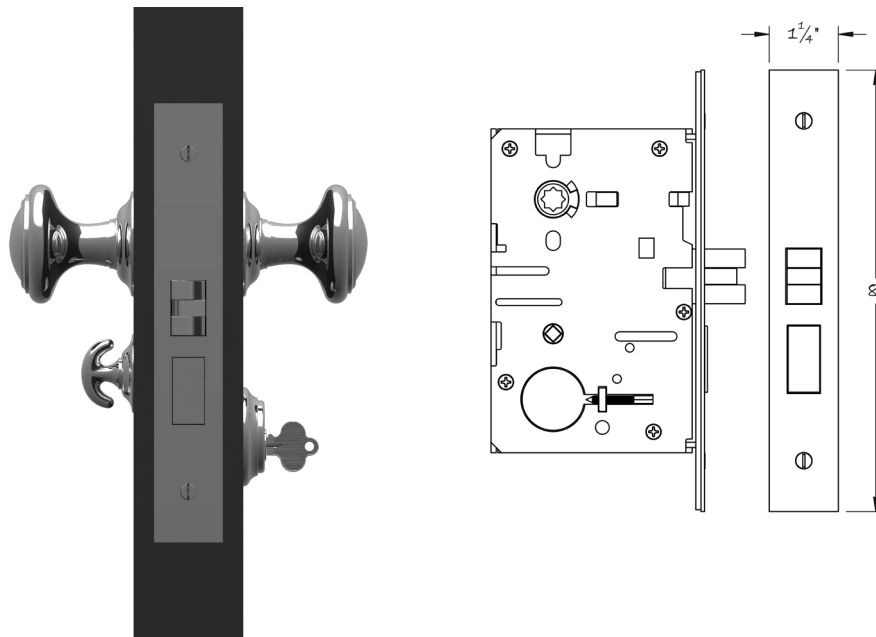

LOWE HARDWARE

No. 124USD

*Available in any of our yacht quality finishes.*

• DESIGNED, MANUFACTURED & HAND FINISHED IN MAINE SINCE 1977 •

WWW.LOWE-HARDWARE.COM