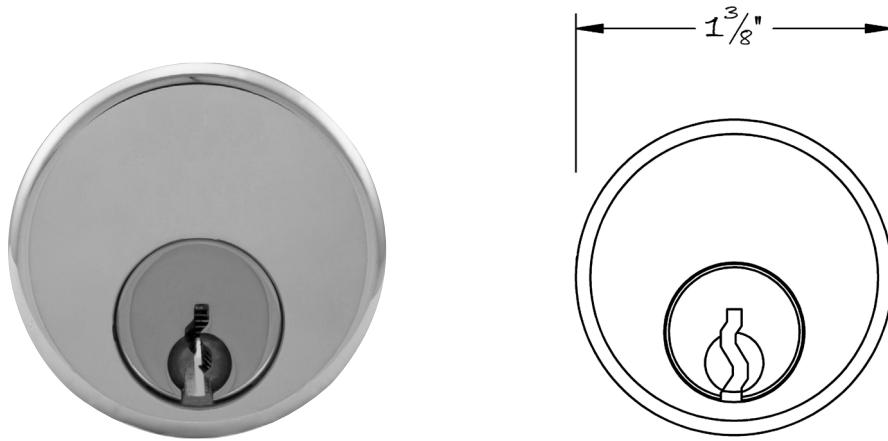

LOWE HARDWARE

No. 1079

---

MORTISE CYLINDER

*Available in upside down (USD) configuration for European styling (pictured).*

*Blank cylinders as well as custom engraved are readily available.*

*Available in any of our yacht quality finishes.*