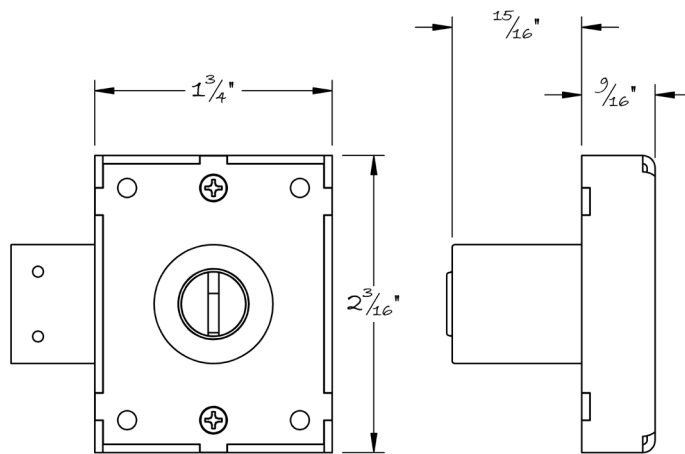

LOWE HARDWARE

No. 4309

*Available in Stainless Steel finish.*

• DESIGNED, MANUFACTURED & HAND FINISHED IN MAINE SINCE 1977 •

WWW.LOWE-HARDWARE.COM