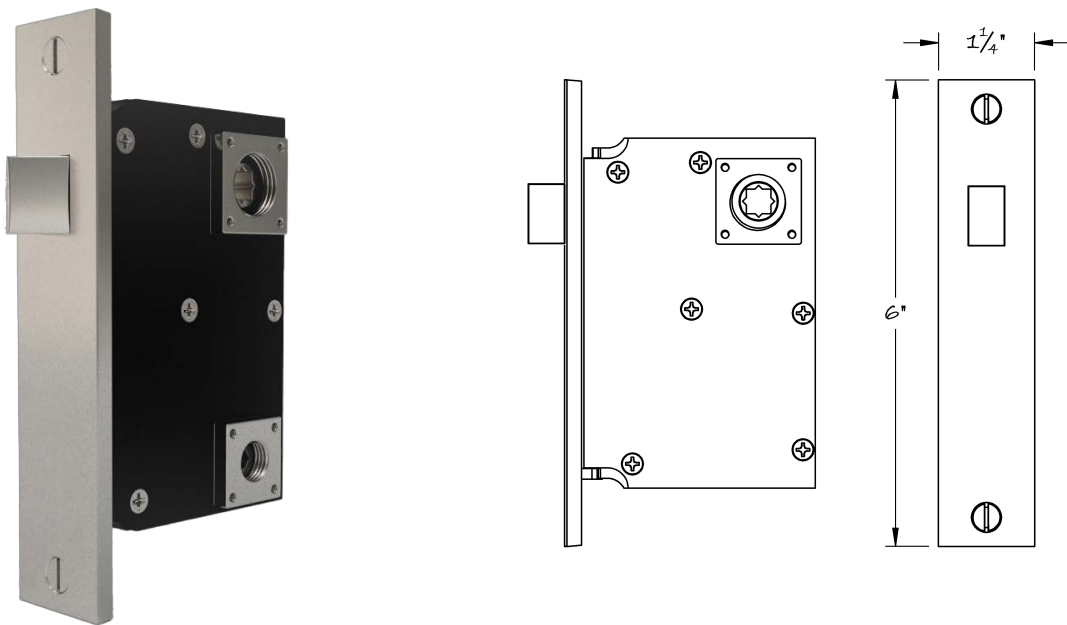

LOWE HARDWARE

No. 345RL

---

FULL MORTISE INTERIOR PASSAGE LOCK

The Lowe #345RL full mortise interior passage latch is available in 1-3/4", 2", 2-1/4", 2-1/2", and 2-3/4" backsets as standard with custom sizes available upon request. Being a modular design, the latch is available in a magnetic option with lipless strike box. The roseless adapters fastened to the case allow handles to be mounted to the door without the use of roses or escutcheons – achieving less clutter on the door face. This lock is typically used on interior doors of all sizes and can be configured at the factory to be used with knobs or levers. Supplied with strikeplate and dustbox, the faceplate is adjustable for beveled doors.