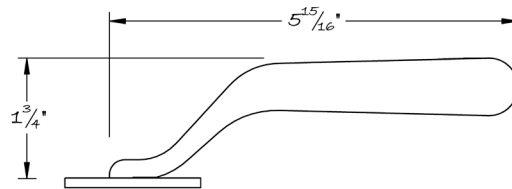

LOWE HARDWARE

No. 6615

---

*Shown here on the 4722 rose, the 6615 lever is compatible with any rose or escutcheon. All hardware is made-to-order. Details and dimensions can be modified to suit any project.*