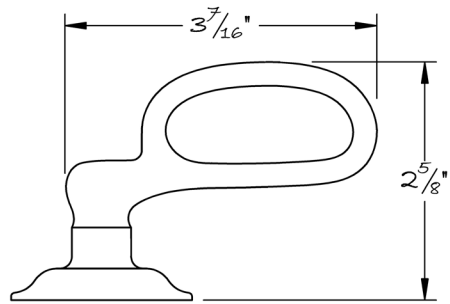

LOWE HARDWARE

No. 6614

---

*Shown here on a 4705 rose, the 6614 lever is compatible with any rose or escutcheon. All hardware is made-to-order. Details and dimensions can be modified to suit any project. Available in any of our yacht quality finishes.*