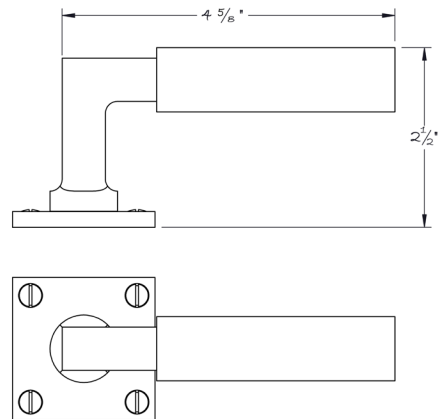

LOWE HARDWARE

No. 6541

---

*Show here on a 4717 square rose, Lowe Hardware's 6541 Gropius Lever with Round Grip is compatible with any rose or escutcheon.*

*All hardware is made-to-order. Details and dimensions can be modified to suit any project.*