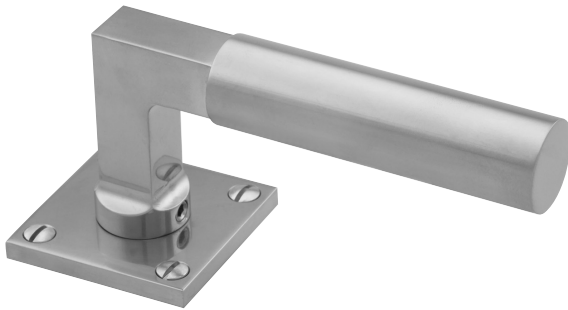

LOWE HARDWARE

No. 6541

---

*Show here on a 4717 square rose, Lowe Hardware's 6541 Gropius Lever with Round Grip is compatible with any rose or escutcheon.*

*All hardware is made-to-order. Details and dimensions can be modified to suit any project.*