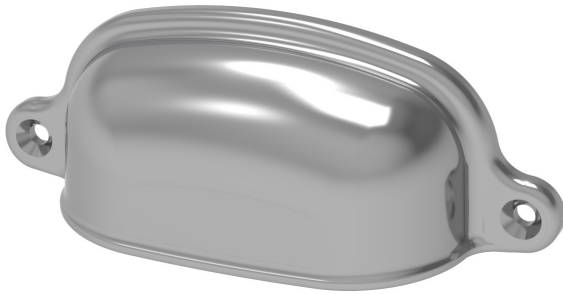

LOWE HARDWARE

No. 3061

---

*Available in all of our yacht quality finishes.*

• DESIGNED, MANUFACTURED & HAND FINISHED IN MAINE SINCE 1977 •