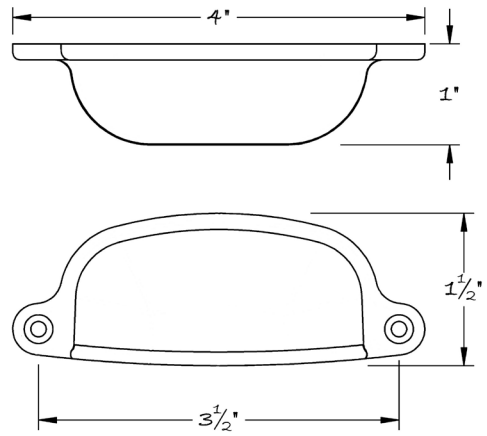

LOWE HARDWARE

No. 3061

---

*Available in all of our yacht quality finishes.*

• DESIGNED, MANUFACTURED & HAND FINISHED IN MAINE SINCE 1977 •