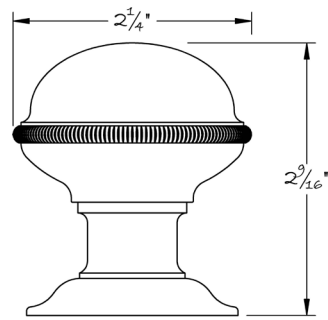

LOWE HARDWARE

No. 5040

Based on our knowledge and experience recreating historical architectural components,

we put pen to paper to create a completely original early American style knob.

*The dome to the head and its deep knurl seem bold yet the gentle sweep
of the ogee return and minimal rose balance the entire assembly.*