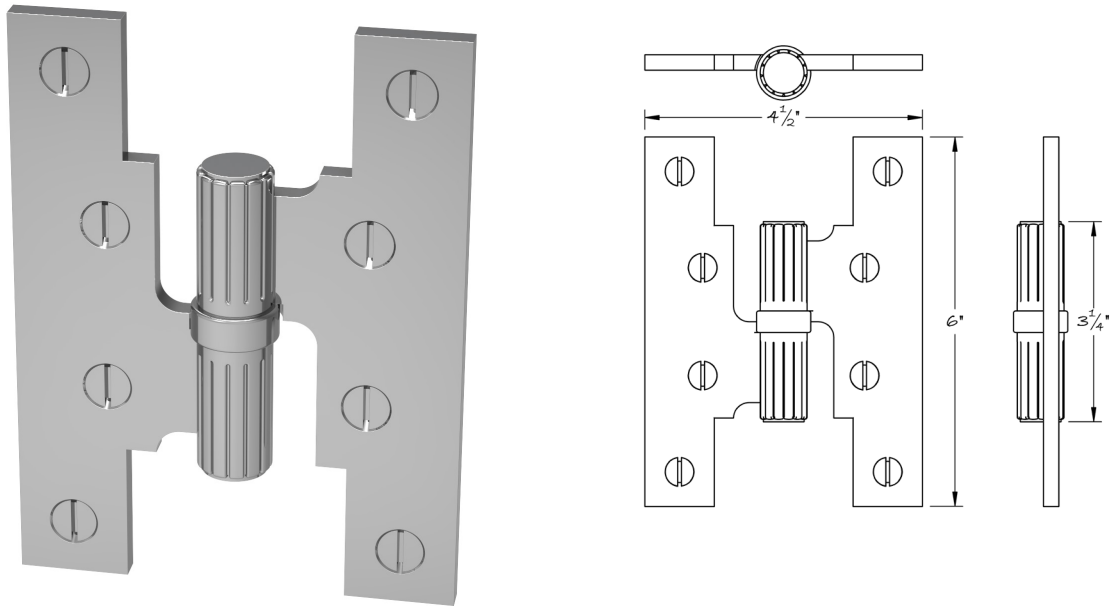

LOWE HARDWARE

No. 8307

*Available in all of our yacht quality finishes.*

• DESIGNED, MANUFACTURED & HAND FINISHED IN MAINE SINCE 1977 •