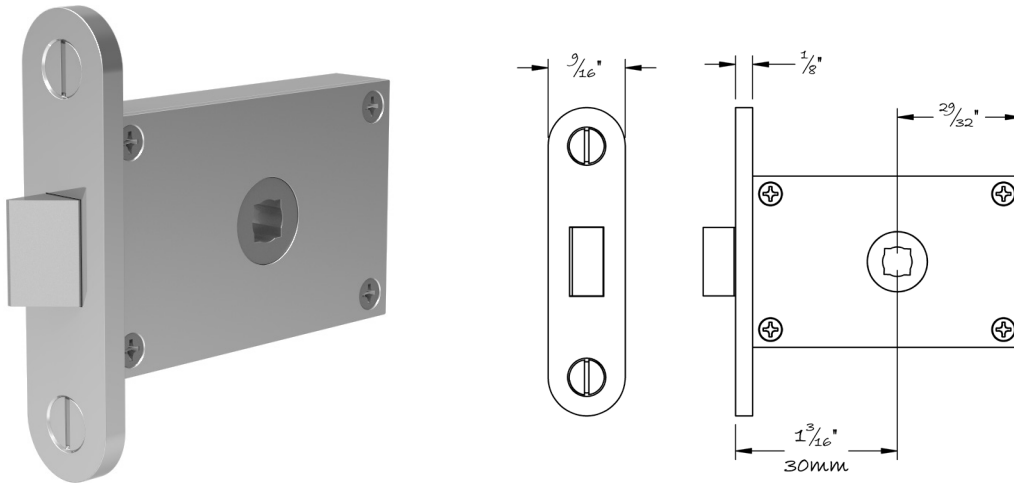

LOWE HARDWARE

No. 2003

---

*The Lowe 2003 is a slightly larger version of our 2000 cabinet latch.*

*It is available with 30mm, 50mm, 60mm and custom backsets*

*Available in all of our yacht quality finishes.*