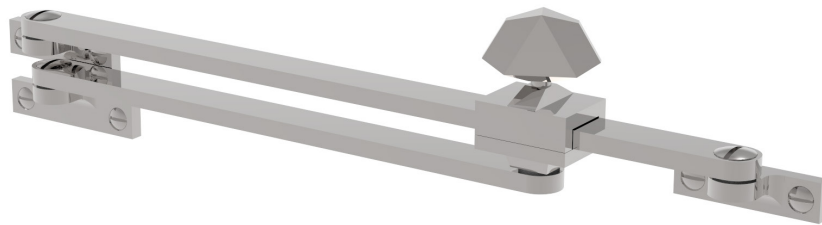

LOWE HARDWARE

No. 6304-C

*Available in any of our yacht quality finishes.*

• DESIGNED, MANUFACTURED & HAND FINISHED IN MAINE SINCE 1977 •

73 SPRING STREET NEW YORK, NY 10012 (212) 390-0660

WWW.LOWE-HARDWARE.COM