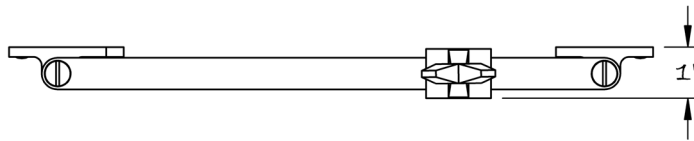

LOWE HARDWARE

No. 6304-C

*Available in any of our yacht quality finishes.*

• DESIGNED, MANUFACTURED & HAND FINISHED IN MAINE SINCE 1977 •

73 SPRING STREET NEW YORK, NY 10012 (212) 390-0660

WWW.LOWE-HARDWARE.COM