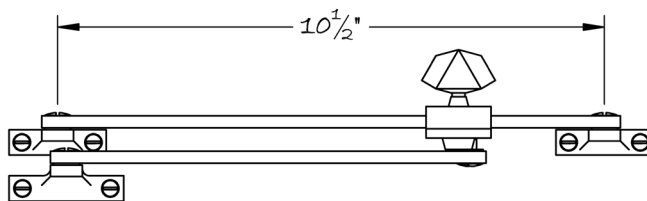

LOWE HARDWARE

No. 6304-C

*Available in any of our yacht quality finishes.*

• DESIGNED, MANUFACTURED & HAND FINISHED IN MAINE SINCE 1977 •

73 SPRING STREET NEW YORK, NY 10012 (212) 390-0660

WWW.LOWE-HARDWARE.COM