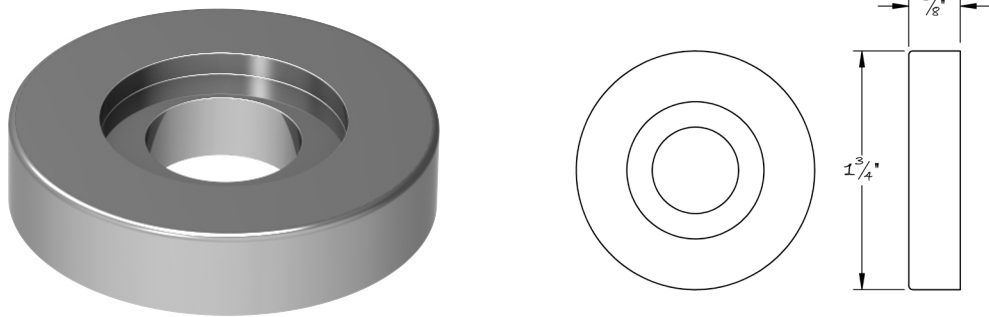

LOWE HARDWARE

No. 4722

---

*Available in any of our yacht-quality electroplated or patinated finishes.*

• DESIGNED, MANUFACTURED & HAND FINISHED IN MAINE SINCE 1977 •

73 SPRING STREET NEW YORK, NY 10012 (212) 390-0660