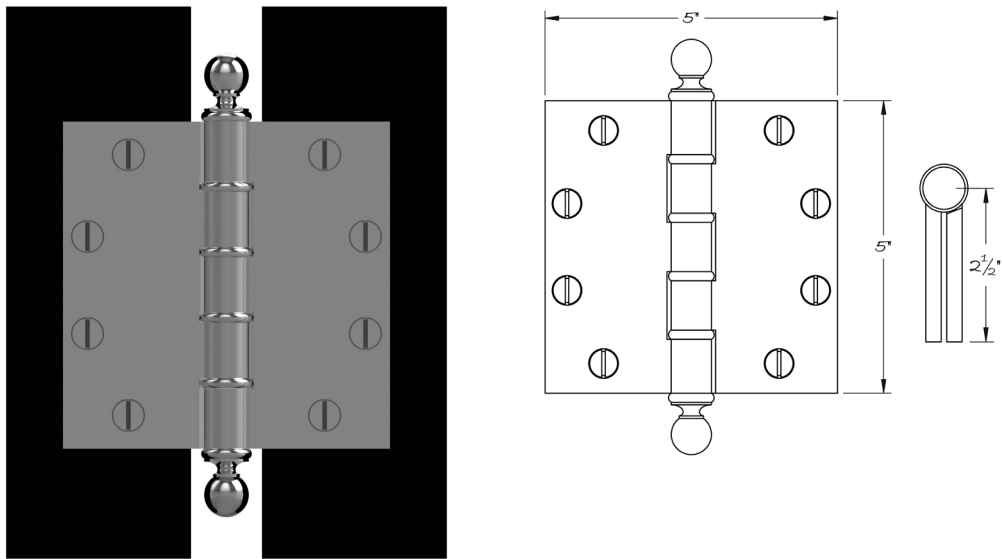

LOWE HARDWARE

No. 8050

*No. 8050 Butt Hinge*

*The Lowé heavy leaf butt hinge features a full 1/4" leaf gauge and a 3/4" knuckle diameter and is available in 4-1/2" x 4-1/2", and 5" x 5" sizes. Other sizes are available upon request.*

*With four load bearing bushings, the heavy leaf hinge is ideal for large doors*

*but can be used anywhere a four bushing hinge is desired.*

*Available in all of our yacht quality finishes.*

• DESIGNED, MANUFACTURED & HAND FINISHED IN MAINE SINCE 1977 •