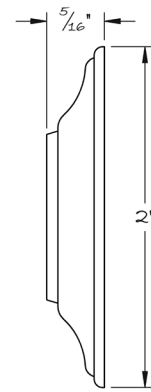

LOWE HARDWARE

No. 4716

---

*No. 4716*

*Available in any of our yacht-quality electroplated or patinated finishes.*

• DESIGNED, MANUFACTURED & HAND FINISHED IN MAINE SINCE 1977 •

73 SPRING STREET NEW YORK, NY 10012 (212) 390-0660