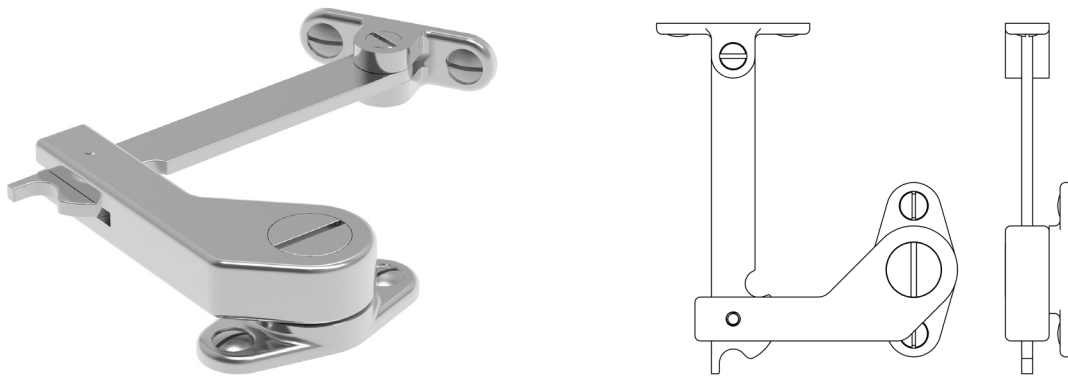

LOWE HARDWARE

No. 7081

---

*Our 7081 Lid Stay is available for left or right hand mounting.*

*The photo above shows the left hand configuration.*

*Available in any of our yacht-quality electroplated or patinated finishes.*

• DESIGNED, MANUFACTURED & HAND FINISHED IN MAINE SINCE 1977 •

73 SPRING STREET NEW YORK, NY 10012 (212) 390-0660

WWW.LOWE-HARDWARE.COM