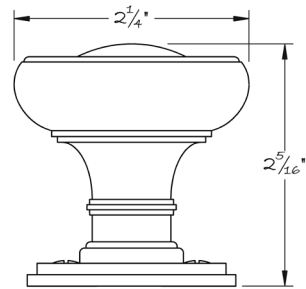

LOWE HARDWARE

No. 5068

*Available in any of our yacht quality electroplated or patinated finishes.*

• DESIGNED, MANUFACTURED & HAND FINISHED IN MAINE SINCE 1977 •

73 SPRING STREET NEW YORK, NY 10012 (212) 390-0660