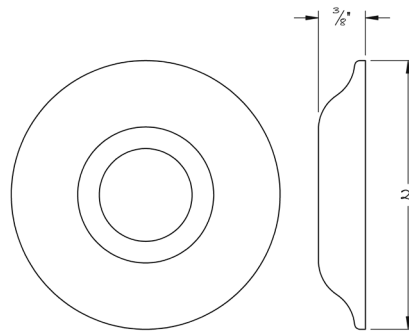

LOWE HARDWARE

No. 4705-ci

---

*No. 4705-ci*

*The cast iron version of our #4705 rose can be patinated to match antique levers and knobs with cast iron necks. This traditional rose is comprised of a simple, elegant, and balanced ogee curve, and can be appropriately scaled for the project's coordinating trim.*